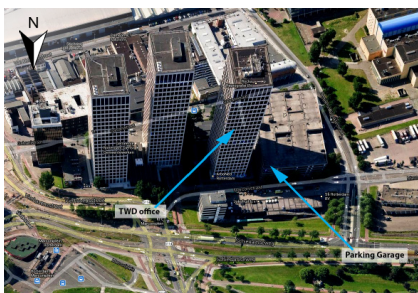

VISITOR DIRECTIONS

TEMPORARY WORKS DESIGN ■ ROTTERDAM SCIENCE TOWER ■ MARCONISTRAAT 16 ■ 3029 AK ROTTERDAM ■ THE NETHERLANDS

- The parking garage is accessible via the Tjalklaan and the Marconistraat. (Do not take the Schiedamse weg!).

- The Europoint parking garage is situated directly next to the Science Tower.

- Enter the entrance which says "Rotterdam Science Tower".

- Please ring the bell at the parking entrance gate and give your name.

COMING FROM THE HAGUE

- Take the A13 in the direction of Delft/Rotterdam.
- Follow the A20 direction, Ring Rotterdam (West)/Centrum/Europoort/Hoek v Holland)
- Take exit 12 – Delfshaven.
- Go right onto Giessenplein/S114 (Tjalklaan).
- Follow the Tjalklaan until the end, go straight over the intersection with the traffic lights and tram rails.
- Just after the intersection, take the small exit to the right, the Marconi Towers will now be to your left.
- The parking garage is located directly after the third tower on your left. The sign above the parking garage entrance reads: Europoint Science Tower.

COMING FROM UTRECHT

- Take the A20 in the direction of Rotterdam and take exit 12 – Delfshaven.
- Go right onto Giessenplein/S114 (Tjalklaan).
- Follow the Tjalklaan until the end, go straight over the intersection with the traffic lights and tram rails.
- Just after the intersection, take the small exit to the right, the Marconi Towers will now be to your left.
- The parking garage is located directly after the third tower on your left. The sign above the parking garage entrance reads: Europoint Science Tower.